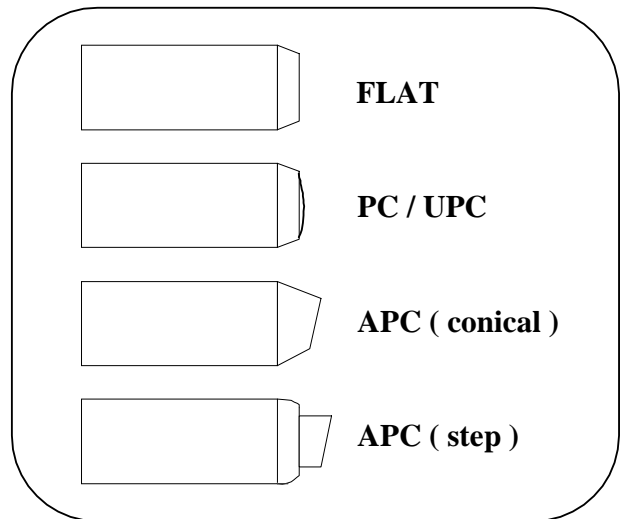

CONNECTORS AND STANDARD COLOR CODE

Connector Types

*Housing and Boots (*multimode)*

Ferrule Types

Jacket Color Codes

STC Sunny Technology Co. Ltd.

5F., No.125, Xinhu 3rd Rd., Neihu Dist., Taipei City 114, Taiwan
www.sunnyfiber.com.tw
 02-8791-9656