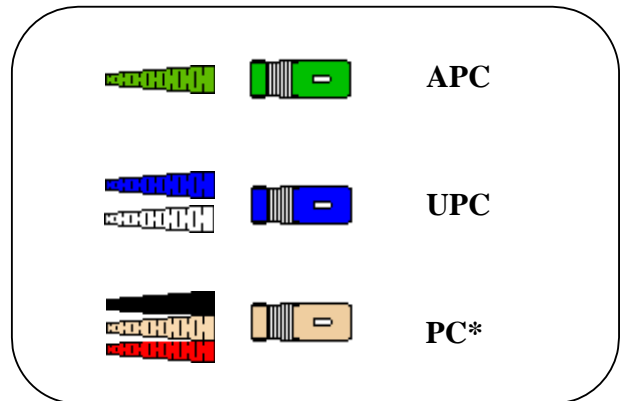

CONNECTORS AND STANDARD COLOR CODE

Connector Types

*Housing and Boots (*multimode)*

Ferrule Types

Jacket Color Codes

STC Sunny Technology Co. Ltd.

5F., No.125, Xinhu 3rd Rd., Neihu Dist., Taipei City 114, Taiwan
www.sunnyfiber.com.tw
 02-8791-9656