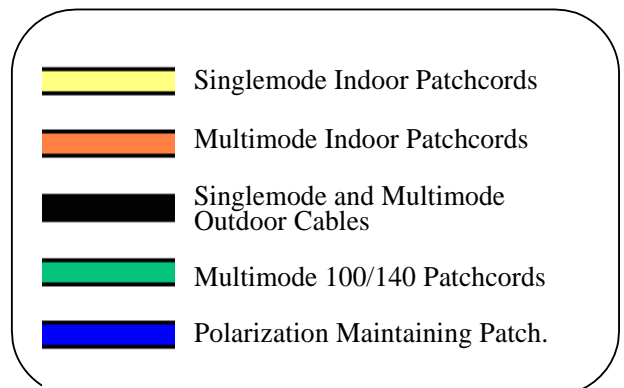

CONNECTORS AND STANDARD COLOR CODE

Connector Types

*Housing and Boots (*multimode)*

Ferrule Types

Jacket Color Codes

STC Sunny Technology Co. Ltd.

5F., No.125, Xinhu 3rd Rd., Neihu Dist., Taipei City 114, Taiwan
www.sunnyfiber.com.tw
 02-8791-9656