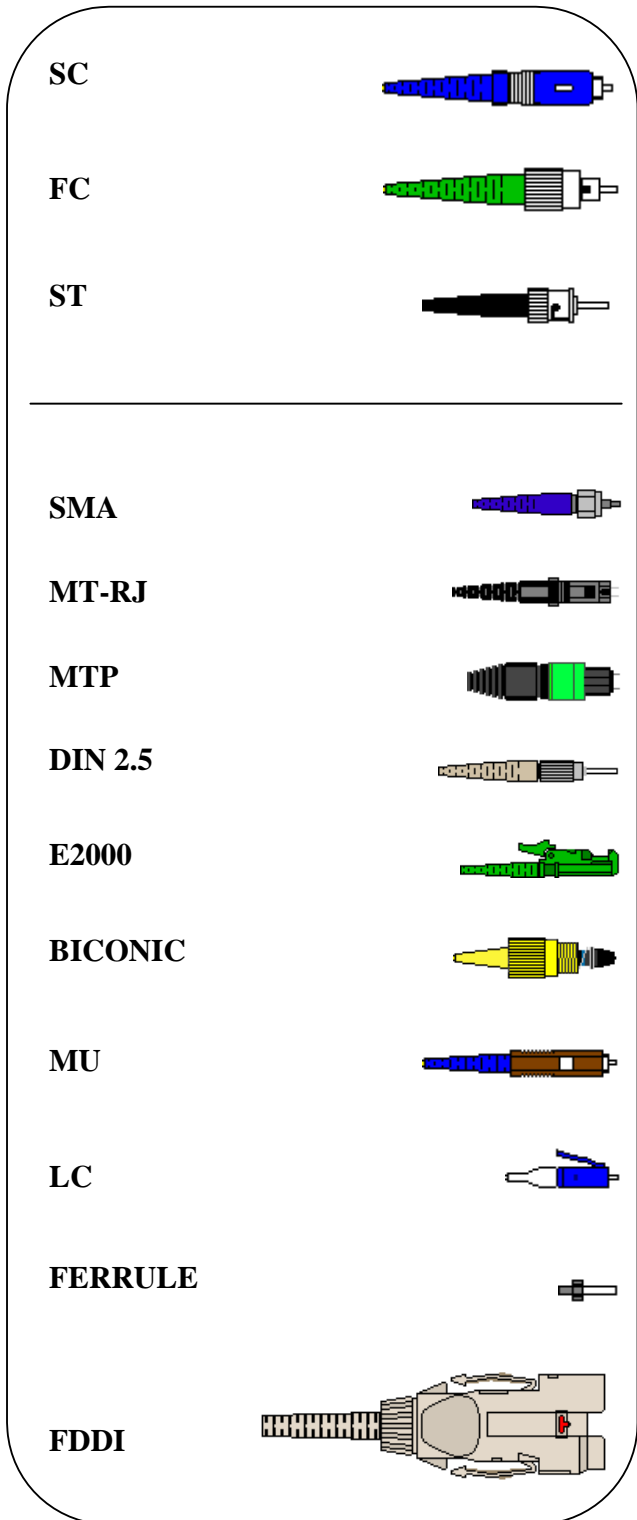

CONNECTORS AND STANDARD COLOR CODE

Connector Types

*Housing and Boots (*multimode)*

Ferrule Types

Jacket Color Codes

STC Sunny Technology Co. Ltd.

5F., No.125, Xinhu 3rd Rd., Neihu Dist., Taipei City 114, Taiwan
www.sunnyfiber.com.tw
 02-8791-9656